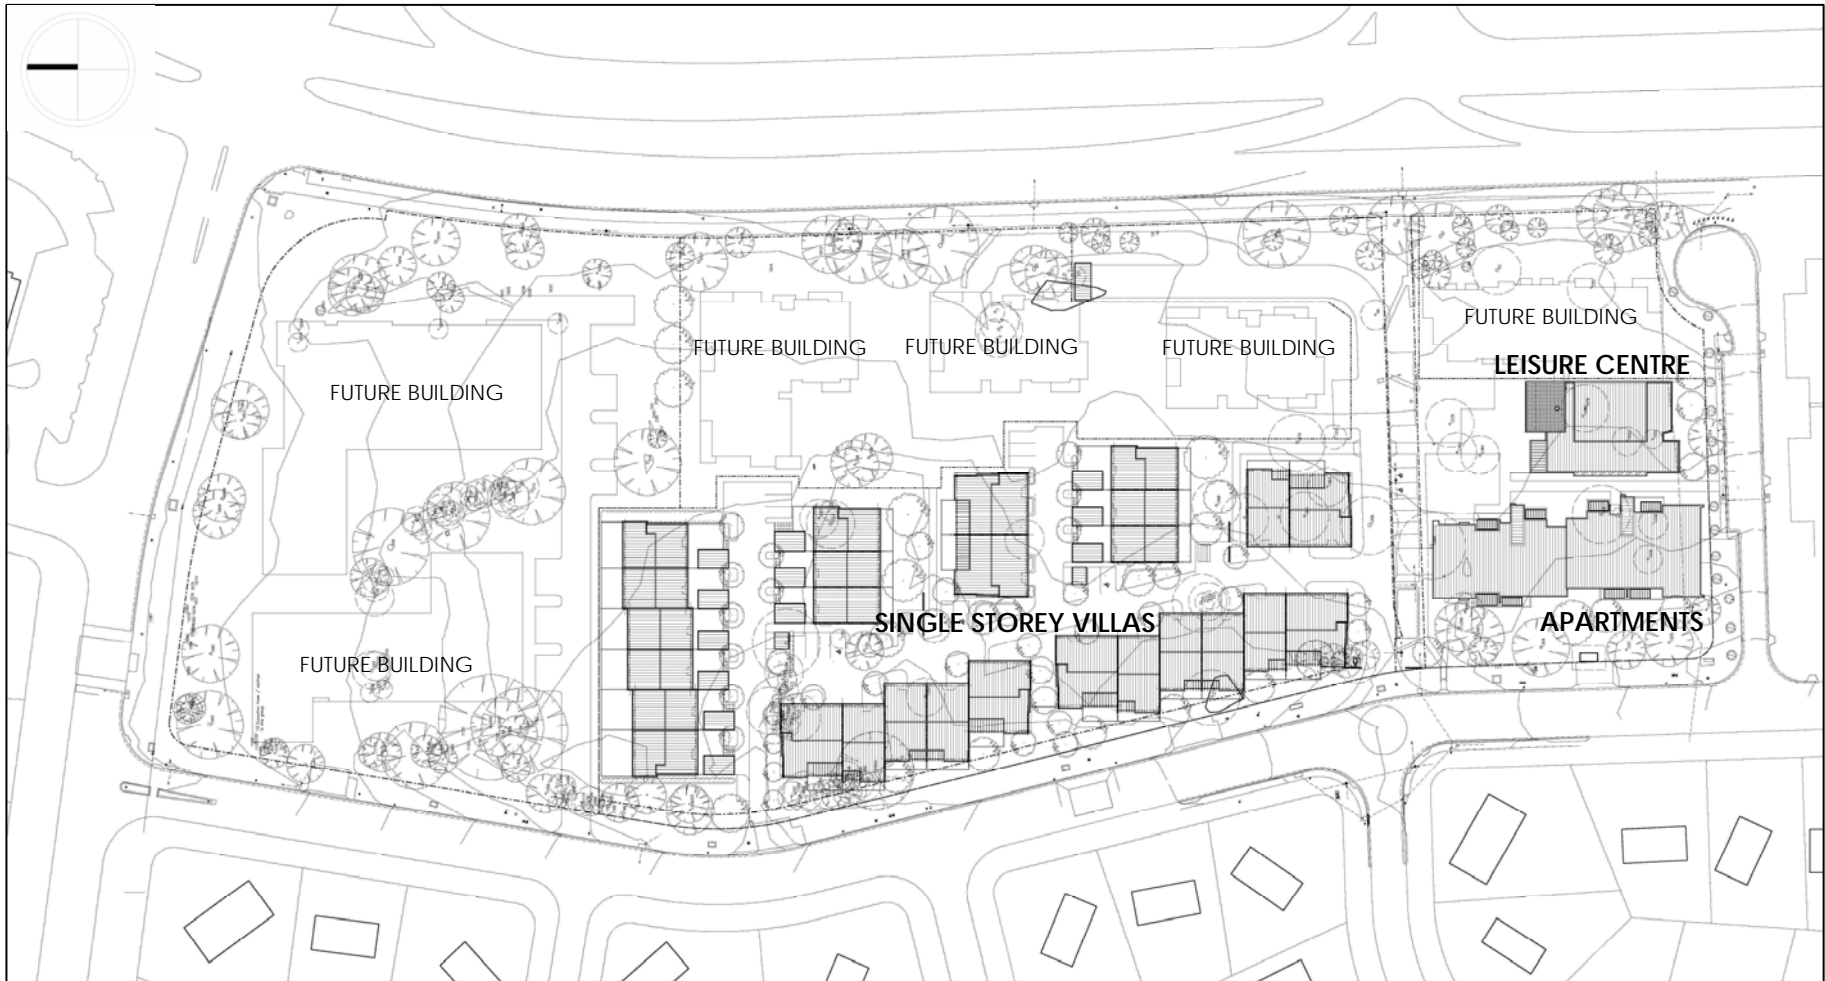

BELLERIVE

Block 3 Section 69 Lyons

dhcs | ACT

Community Presentation 11th December 2007

LOCATION PLAN

- RETAIL
- RECREATION
- SERVICES
- COMMERCIAL

PREVIOUS MASTERPLAN

CONCEPT PLAN

SITE PLAN

Site Plan submitted for Development Application

27 SINGLE STOREY VILLAS -2 and 3 BEDROOMS

16 APARTMENTS -1,2 and 3 BEDROOMS

1 LEISURE CENTRE

PERSPECTIVES

Proposed Future Development in relation to Woden District Context

South Western Aerial View onto Current Proposal

Eastern Aerial View onto Current Proposal

Northern Aerial View with Future Development

CONSTRUCTION PHASING PLAN

 FIRST PHASE CONSTRUCTION
-DA SUBMITTED

 FUTURE SECOND PHASE CONSTRUCTION