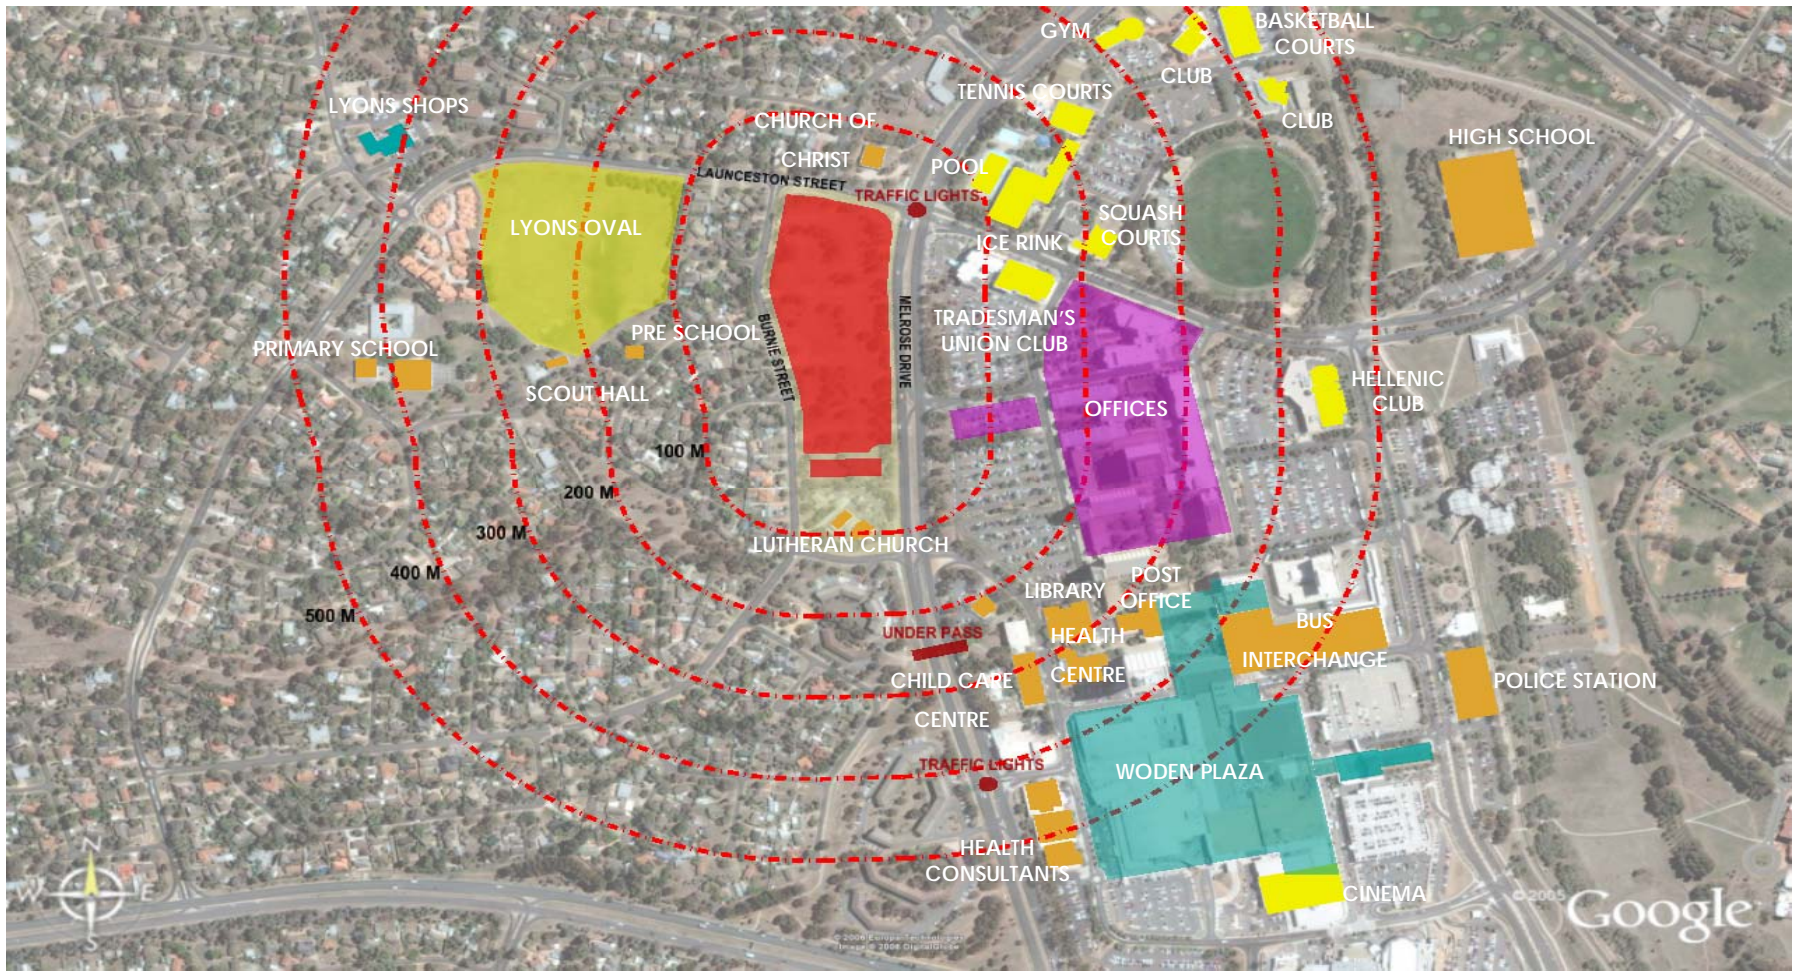

BELLERIVE

Block 3 Section 69 Lyons

dhcs | ACT

Community Presentation 11th December 2007

LOCATION PLAN

- RETAIL
- RECREATION
- SERVICES
- COMMERCIAL

PREVIOUS MASTERPLAN

CONCEPT PLAN

SITE PLAN

Site Plan submitted for Development Application

27 SINGLE STOREY VILLAS -2 and 3 BEDROOMS

16 APARTMENTS -1,2 and 3 BEDROOMS

1 LEISURE CENTRE

PERSPECTIVES

Proposed Future Development in relation to Woden District Context

South Western Aerial View onto Current Proposal

Eastern Aerial View onto Current Proposal

Northern Aerial View with Future Development

CONSTRUCTION PHASING PLAN

 FIRST PHASE CONSTRUCTION
-DA SUBMITTED

 FUTURE SECOND PHASE CONSTRUCTION

BELLERIVE

Block 3 Section 69 Lyons