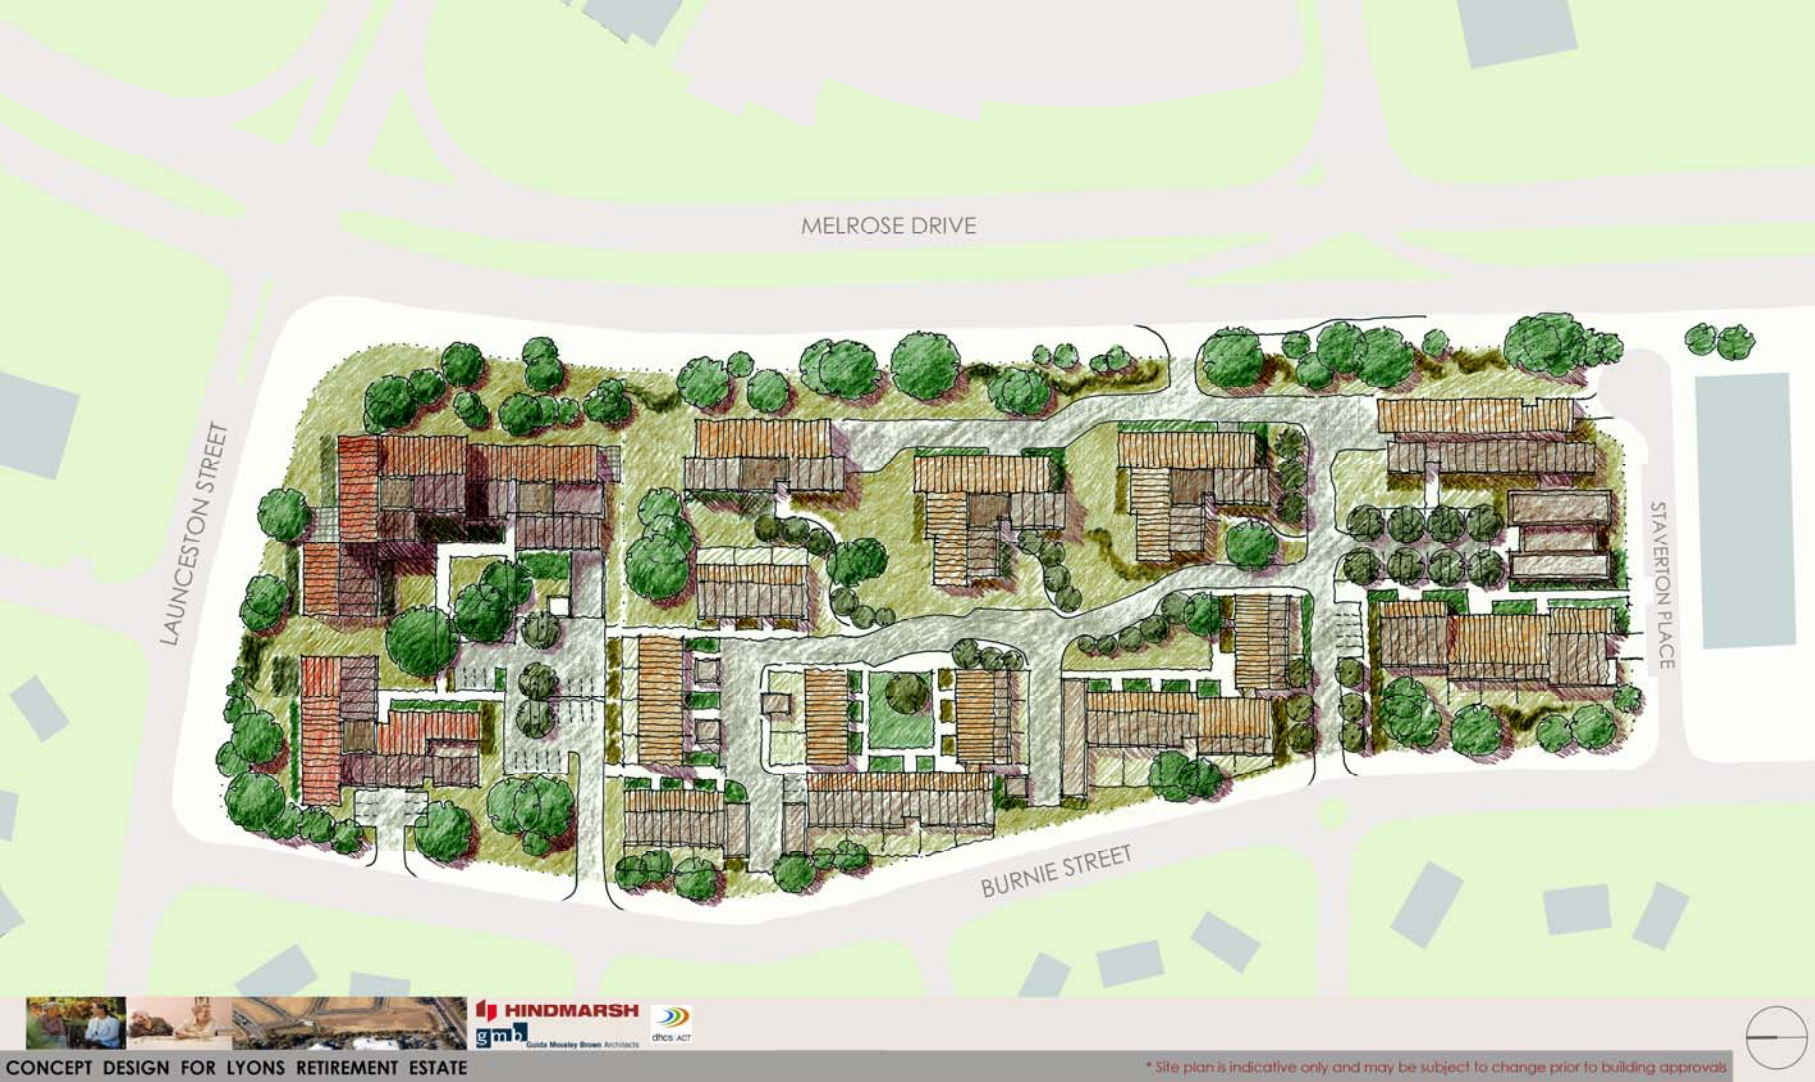

BELLERIVE

Block 3 Section 69 Lyons

dhcs | ACT

Community Presentation 11th December 2007

LOCATION PLAN

- RETAIL
- RECREATION
- SERVICES
- COMMERCIAL

PREVIOUS MASTERPLAN

CONCEPT PLAN

SITE PLAN

Site Plan submitted for Development Application

27 SINGLE STOREY VILLAS -2 and 3 BEDROOMS

16 APARTMENTS -1,2 and 3 BEDROOMS

1 LEISURE CENTRE

PERSPECTIVES

Proposed Future Development in relation to Woden District Context

South Western Aerial View onto Current Proposal

Eastern Aerial View onto Current Proposal

Northern Aerial View with Future Development

CONSTRUCTION PHASING PLAN

 FIRST PHASE CONSTRUCTION
-DA SUBMITTED

 FUTURE SECOND PHASE CONSTRUCTION

BELLERIVE

Block 3 Section 69 Lyons